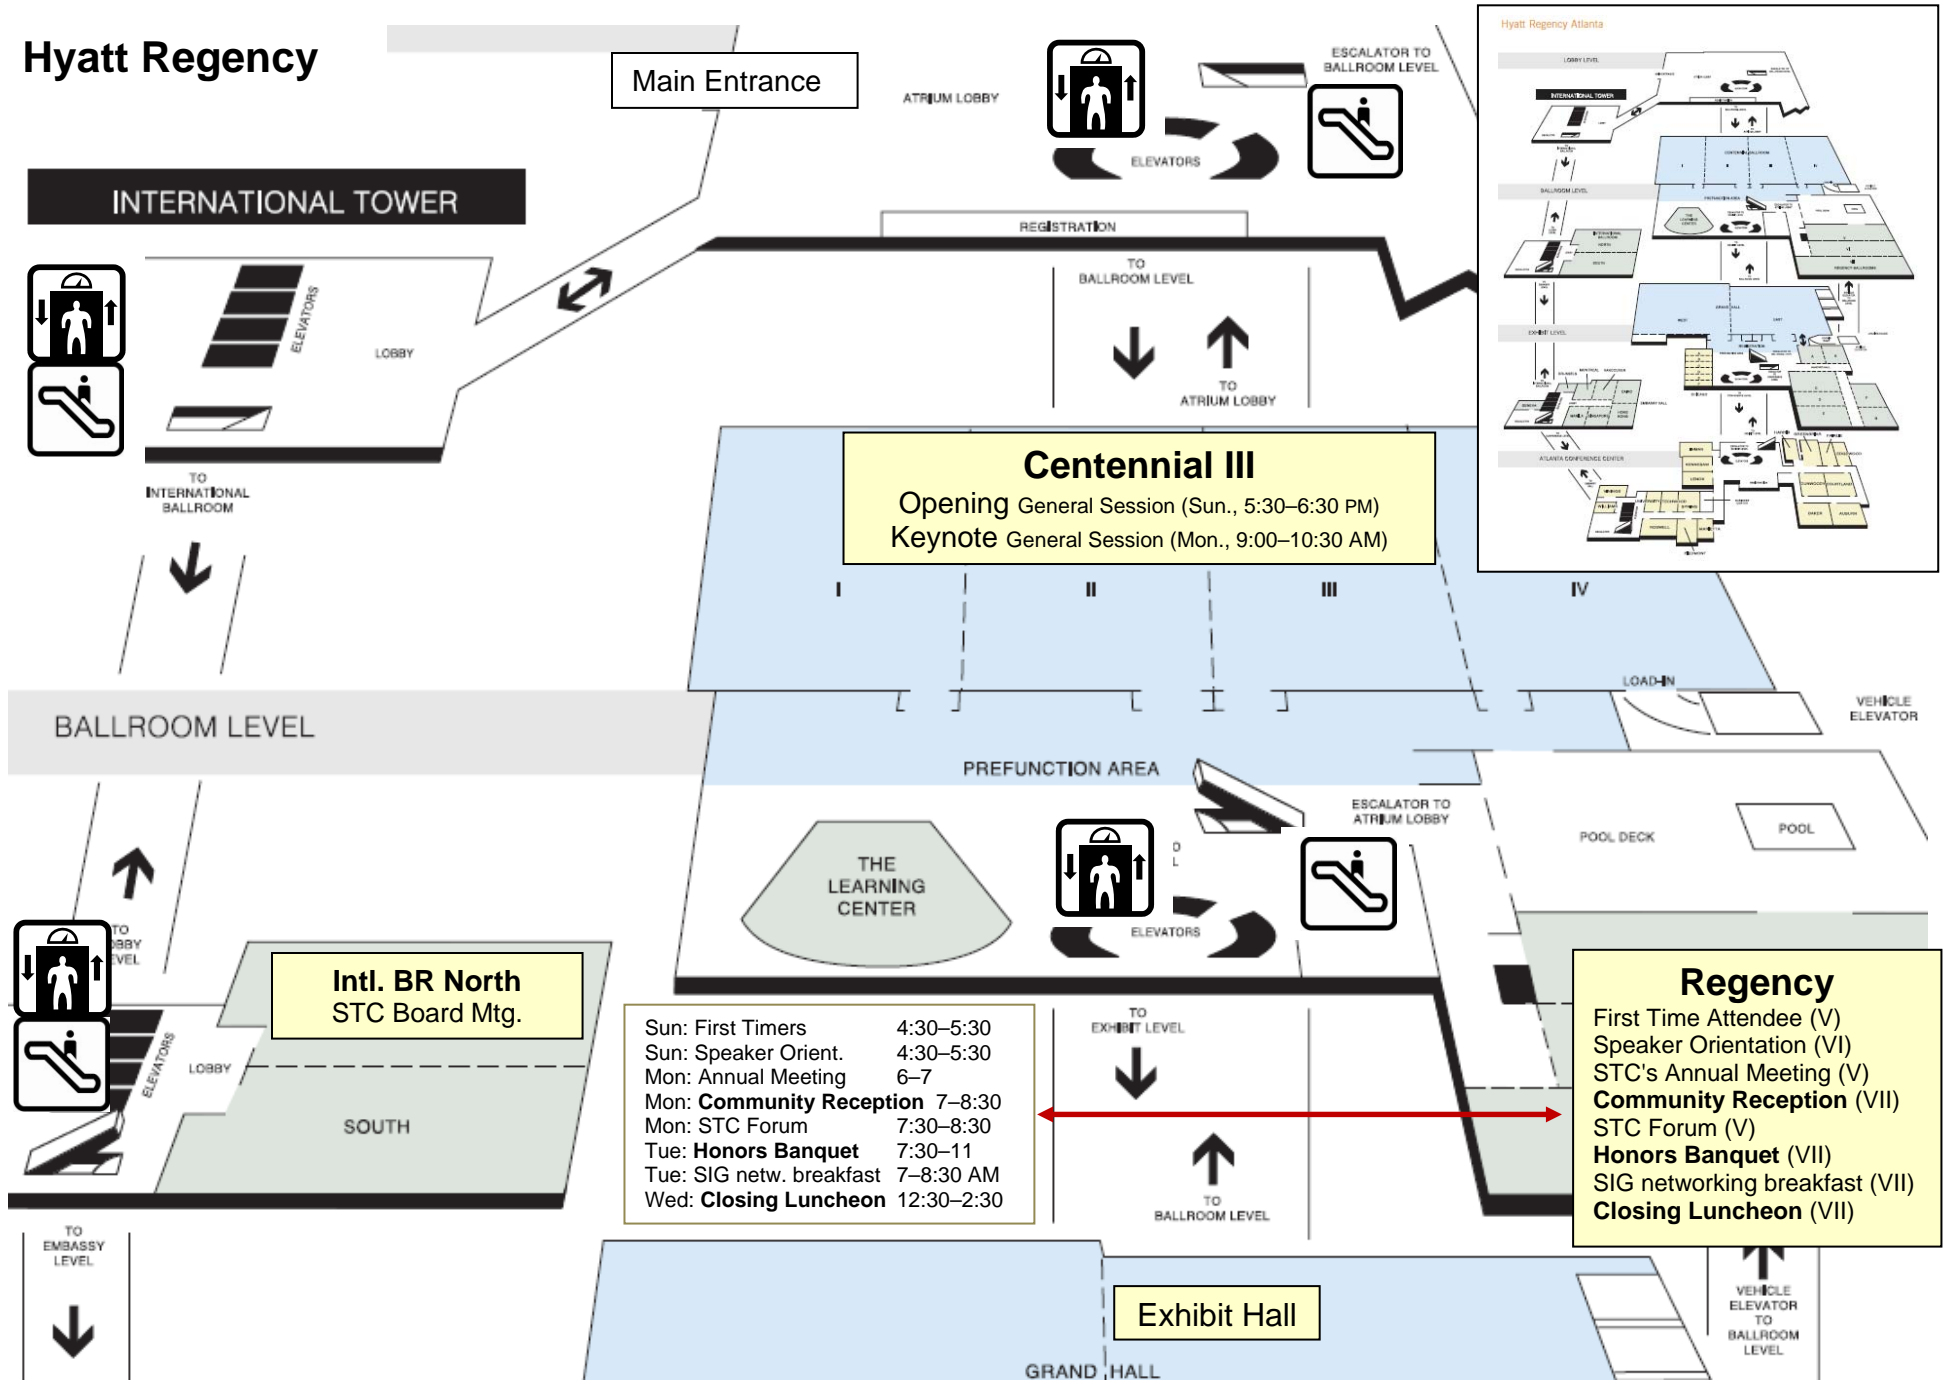

# Hyatt Regency

Enhanced map created by Illustrators and Visual Designers SIG

SIG	Day (May 4-5)	Room
AccessAbility	Monday	Lenox
Consultants & Independent Contractors	Tuesday	Lenox
Emerging Technologies	Monday	Kennesaw
Environmental, Science & Health	Tuesday	Inman
Europe	Tuesday	Marietta
Information Design & Architecture	Tuesday	Piedmont
Instructional Design & Learning	Tuesday	University
International	Monday	Marietta
Lone Writer	Monday	Inman
Management	Monday	Techwood
Policies & Procedures	Monday	University
Technical Editing	Tuesday	Spring
Usability & User Experience	Monday	Piedmont

Enhanced map created by Illustrators and Visual Designers SIG