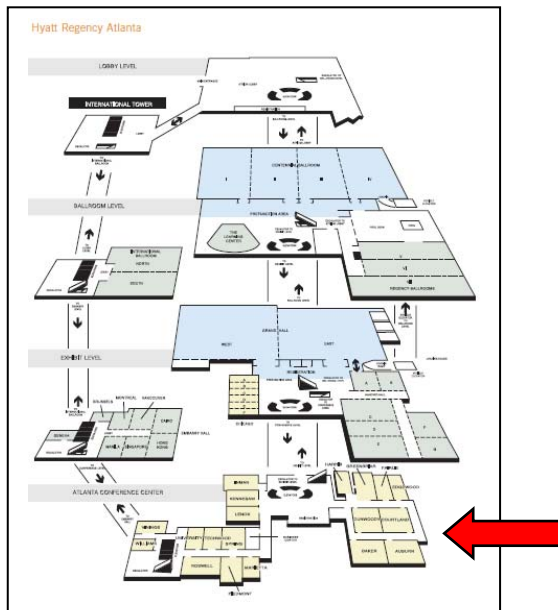

# Hyatt Regency

Enhanced map created by Illustrators and Visual Designers SIG

SIG	Day (May 4-5)	Room
AccessAbility	Monday	Lenox
Consultants & Independent Contractors	Tuesday	Lenox
Emerging Technologies	Monday	Kennesaw
Environmental, Science & Health	Tuesday	Inman
Europe	Tuesday	Marietta
Information Design & Architecture	Tuesday	Piedmont
Instructional Design & Learning	Tuesday	University
International	Monday	Marietta
Lone Writer	Monday	Inman
Management	Monday	Techwood
Policies & Procedures	Monday	University
Technical Editing	Tuesday	Spring
Usability & User Experience	Monday	Piedmont

Enhanced map created by Illustrators and Visual Designers SIG